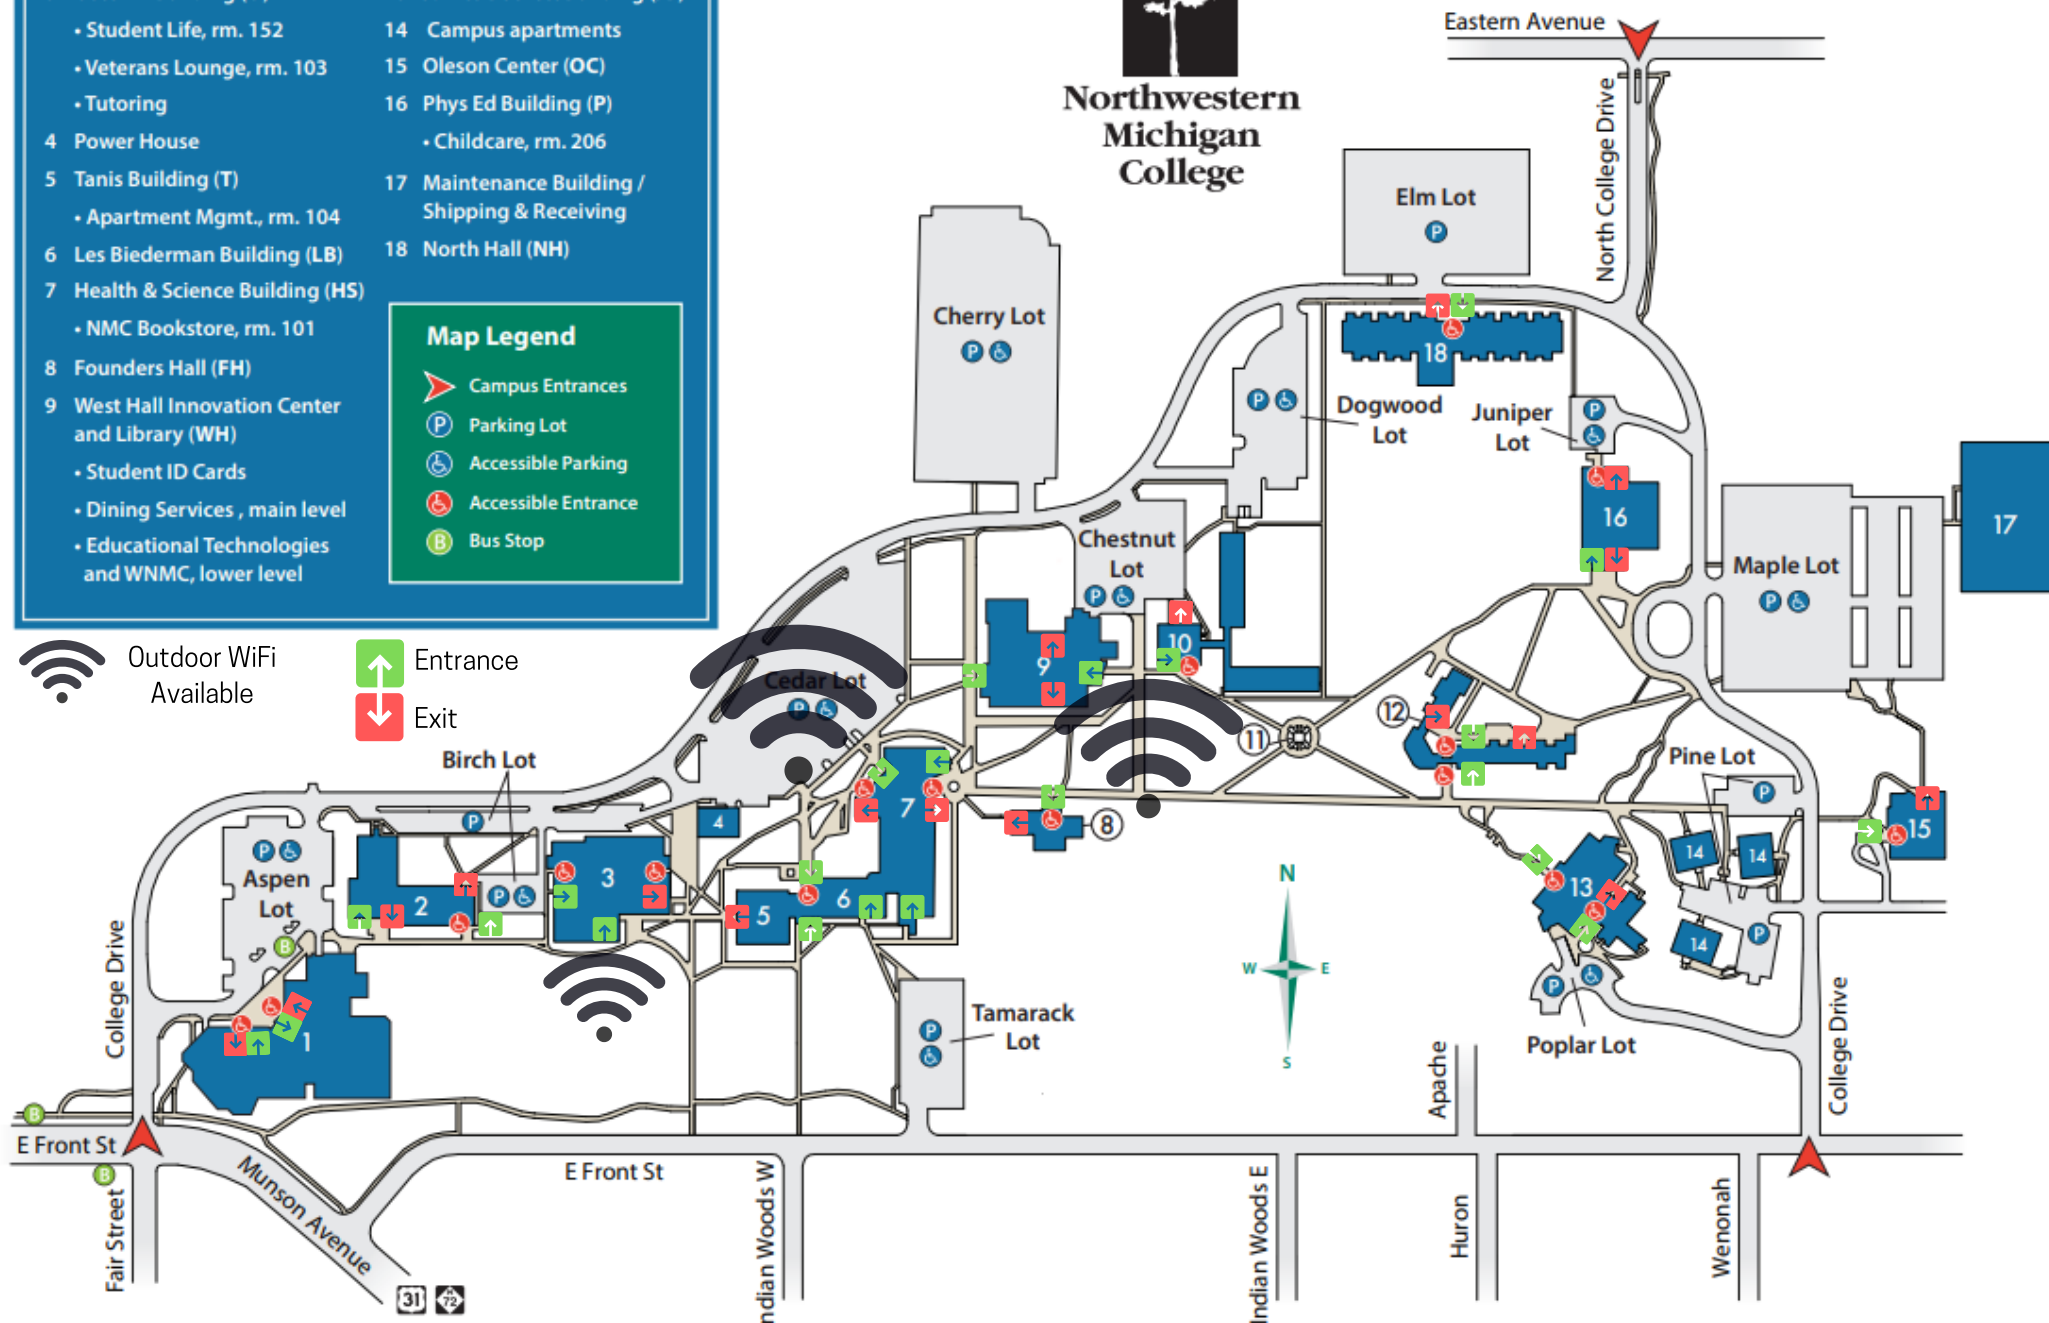

NMC Main Campus
1701 E Front Street
Traverse City, MI

**Northwestern
Michigan
College**

- | | |
|----------------------------------|--------------------------------|
| 1 Denmos Museum (DMC) | 10 East Hall (EH) |
| 2 Scholars Hall (SH) | 11 Clock Tower |
| • International Svcs., rm. 29 | 12 Fine Arts Building (F) |
| 3 Osterlin Building (O) | 13 James Beckett Building (JB) |
| • Student Life, rm. 152 | 14 Campus apartments |
| • Veterans Lounge, rm. 103 | 15 Oleson Center (OC) |
| • Tutoring | 16 Phys Ed Building (P) |
| 4 Power House | • Childcare, rm. 206 |
| 5 Tanis Building (T) | 17 Maintenance Building / |
| • Apartment Mgmt., rm. 104 | Shipping & Receiving |
| 6 Les Biederman Building (LB) | 18 North Hall (NH) |
| 7 Health & Science Building (HS) | |
| • NMC Bookstore, rm. 101 | |

Map Legend

- Campus Entrances
- Parking Lot
- Accessible Parking
- Accessible Entrance
- Bus Stop

Outdoor WiFi Available

- Entrance
- Exit

Map Legend

- Campus Entrances
- Parking Lot
- Accessible Parking
- Accessible Entrance
- Bus Stop
- Under construction

**Northwestern
Michigan
College**

Great Lakes Campus
715 E Front Street
Traverse City, MI

Lake Michigan
Grand Traverse Bay

- 1 Maritime Academy
- 2 Water Studies Institute
- 3 Hagerty Center
- 4 Lobdell's Teaching Restaurant
- 5 Culinary Institute

Front Street
31

Main Entrance

NMC University Center
2200 Dendrinos Drive
Traverse City, MI

- 1 Extended Education
- 2 University Center (UC)

Dendrinos Dr

Main Entrance

Cass St

South Airport Rd